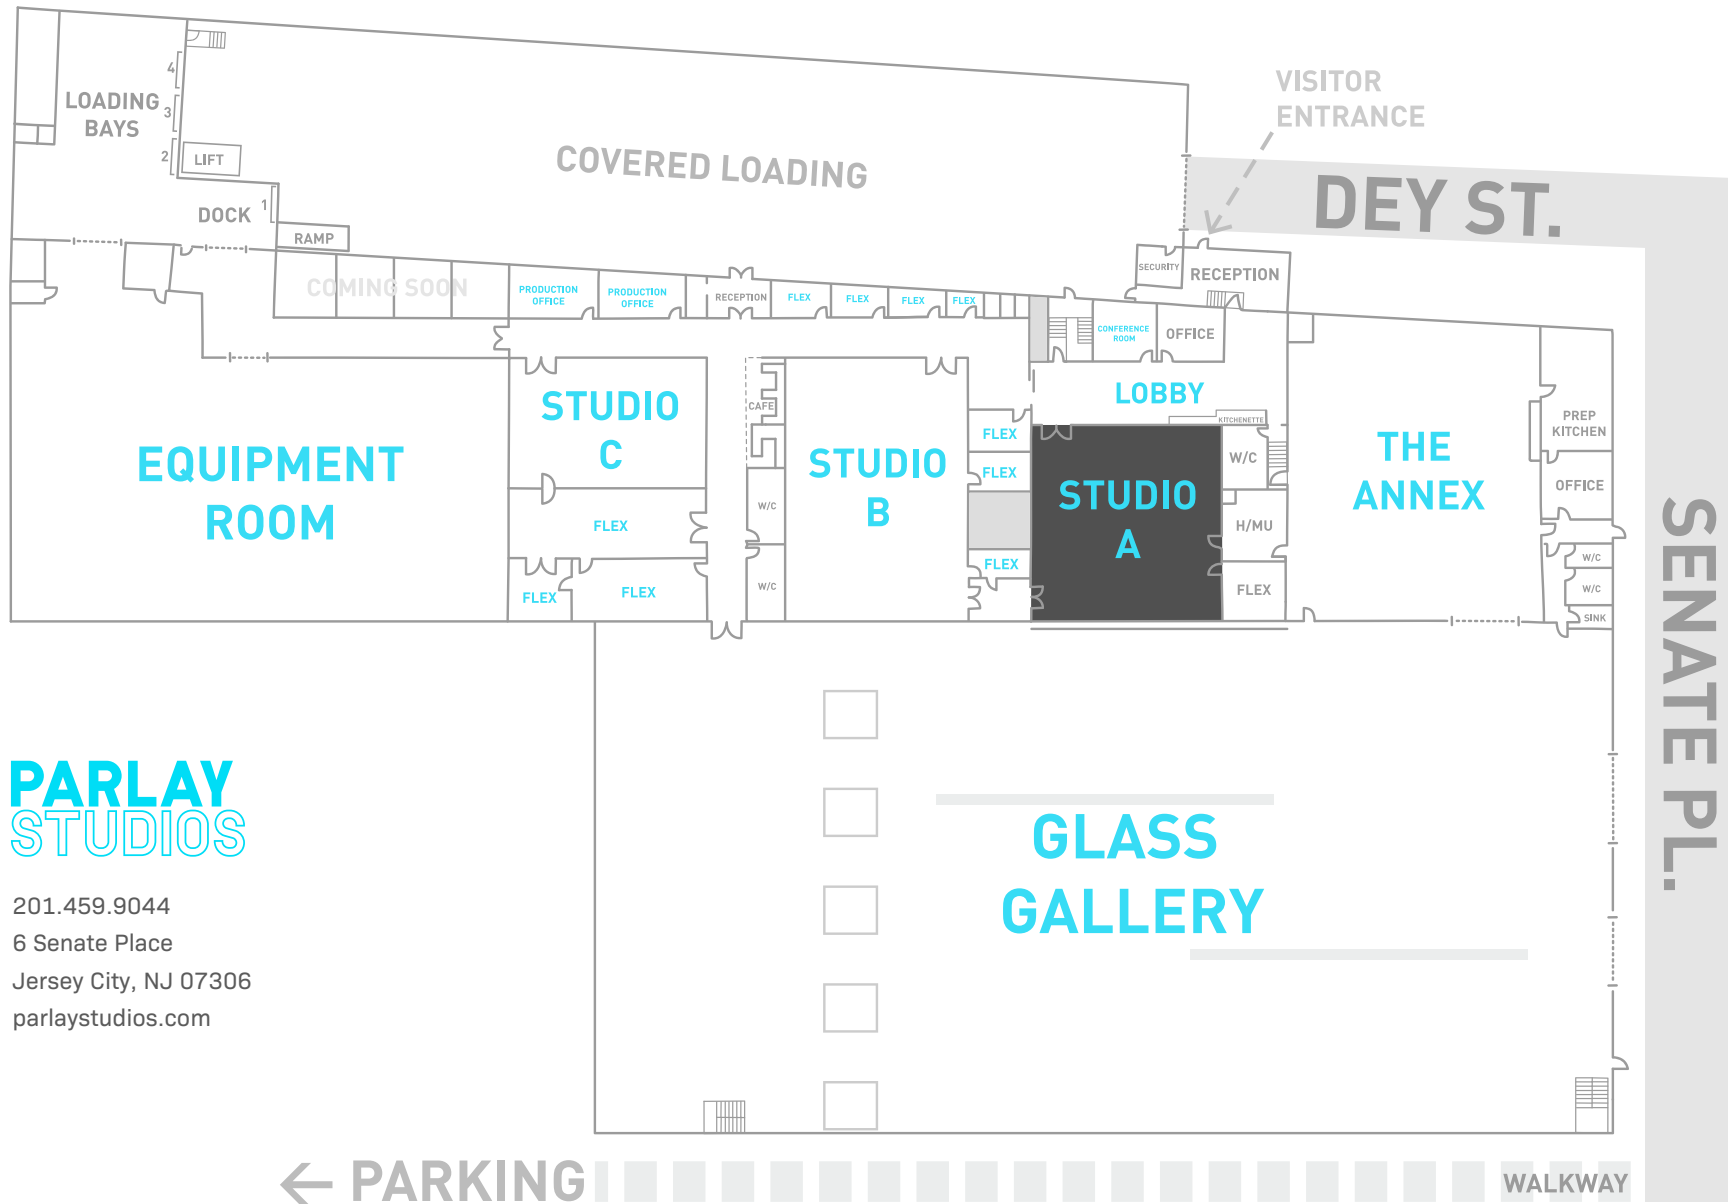

# STUDIO A

# LOCATION ON CAMPUS

**PARLAY**  
STUDIOS

201.459.9044  
6 Senate Place  
Jersey City, NJ 07306  
parlaystudios.com

← PARKING

WALKWAY