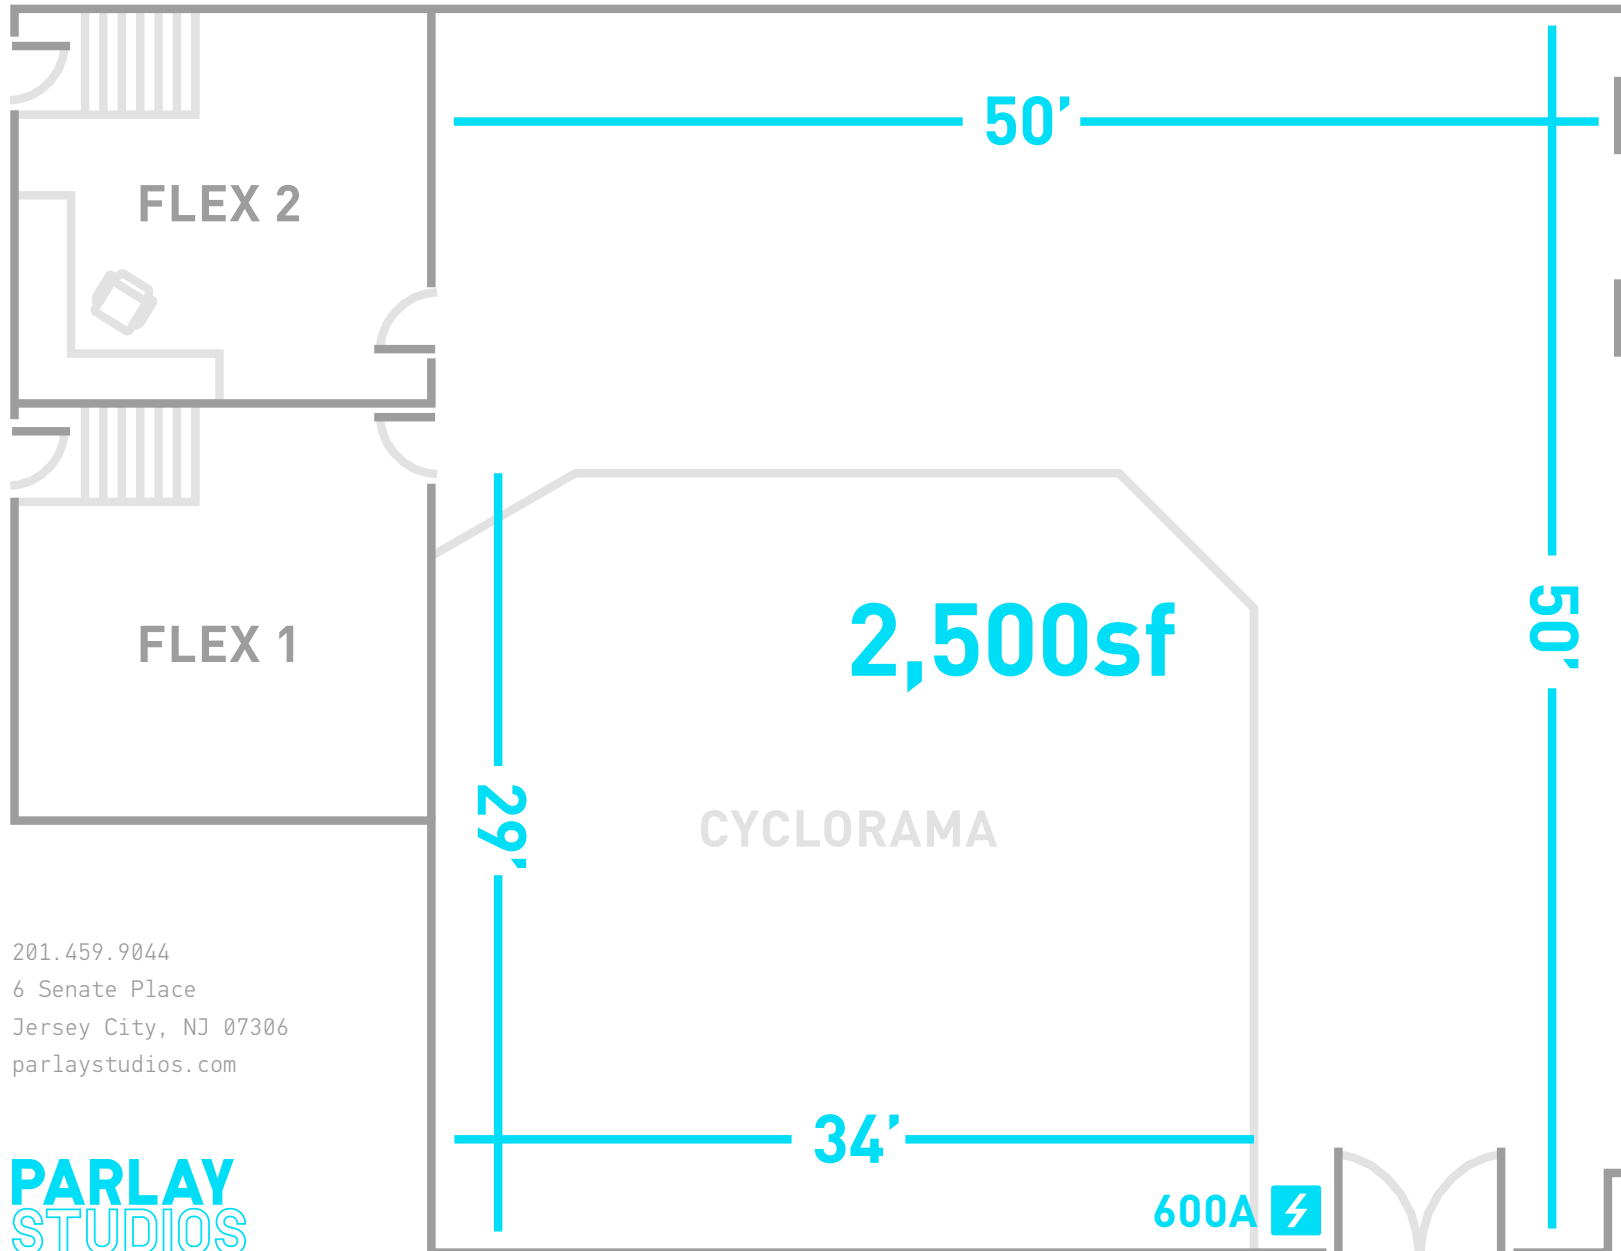

STUDIO A

201.459.9044
6 Senate Place
Jersey City, NJ 07306
parlaystudios.com

PARLAY
STUDIOS