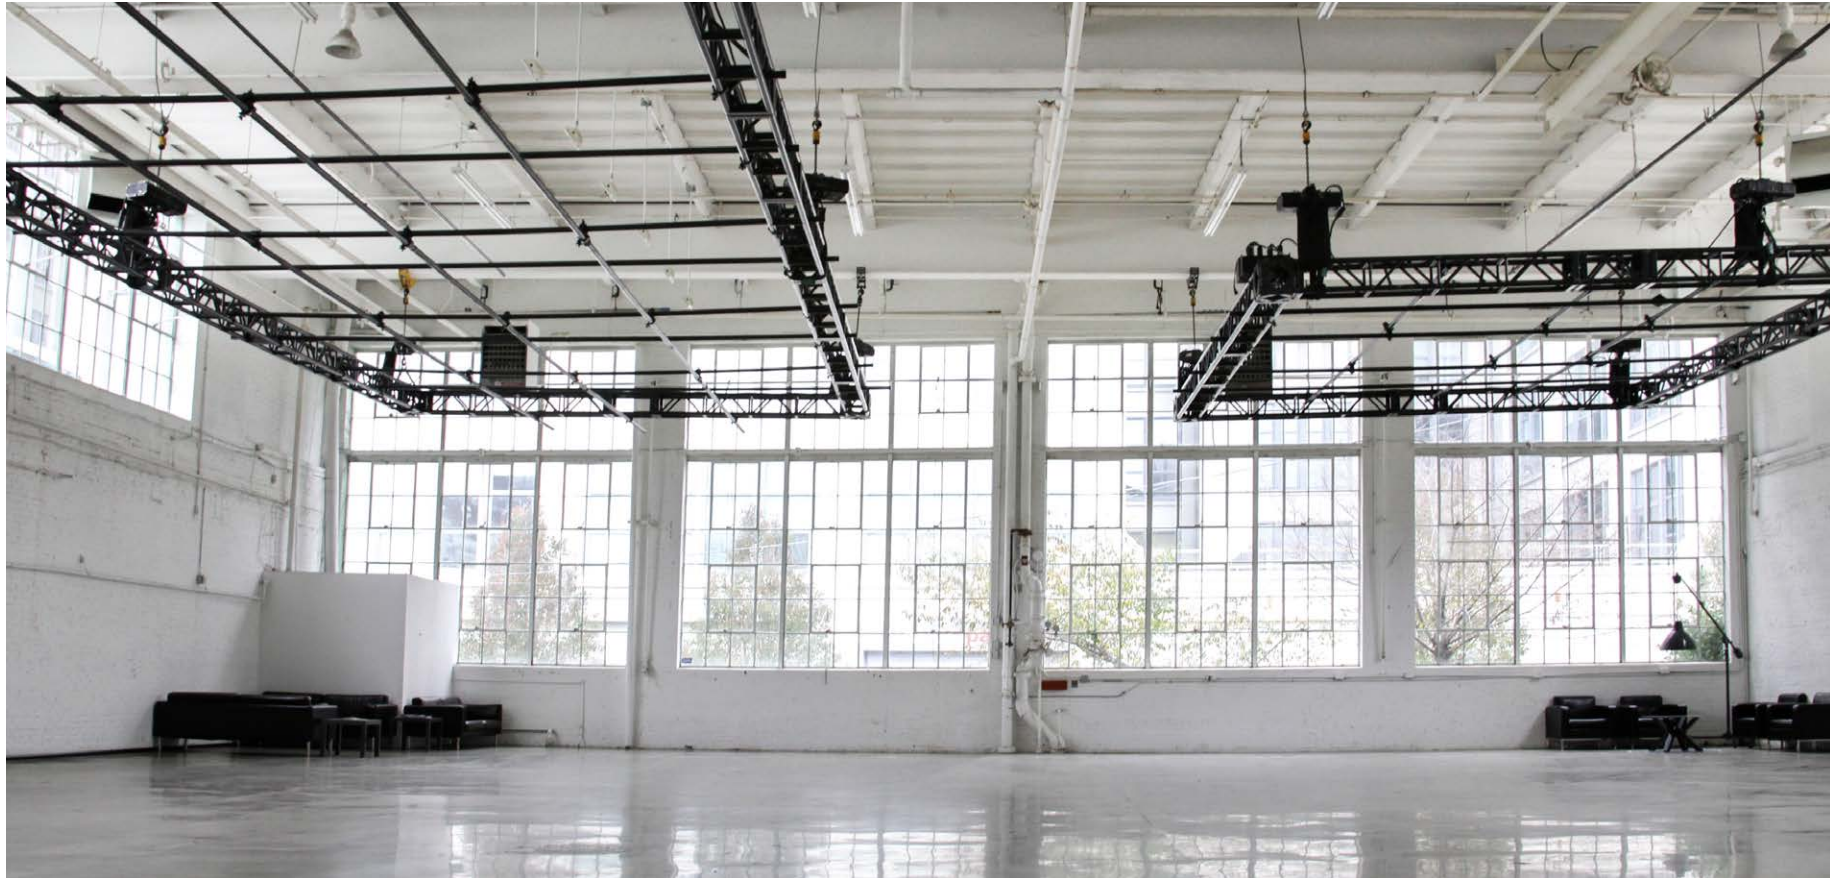

THE ANNEX

5,500 SF DRIVE-IN DAYLIGHT STUDIO, 22' CEILINGS, MOTORIZED GRID, 1200 AMPS

PARLAY
STUDIOS

201.459.9044

6 Senate Place · Jersey City, NJ 07306

parlaystudios.com