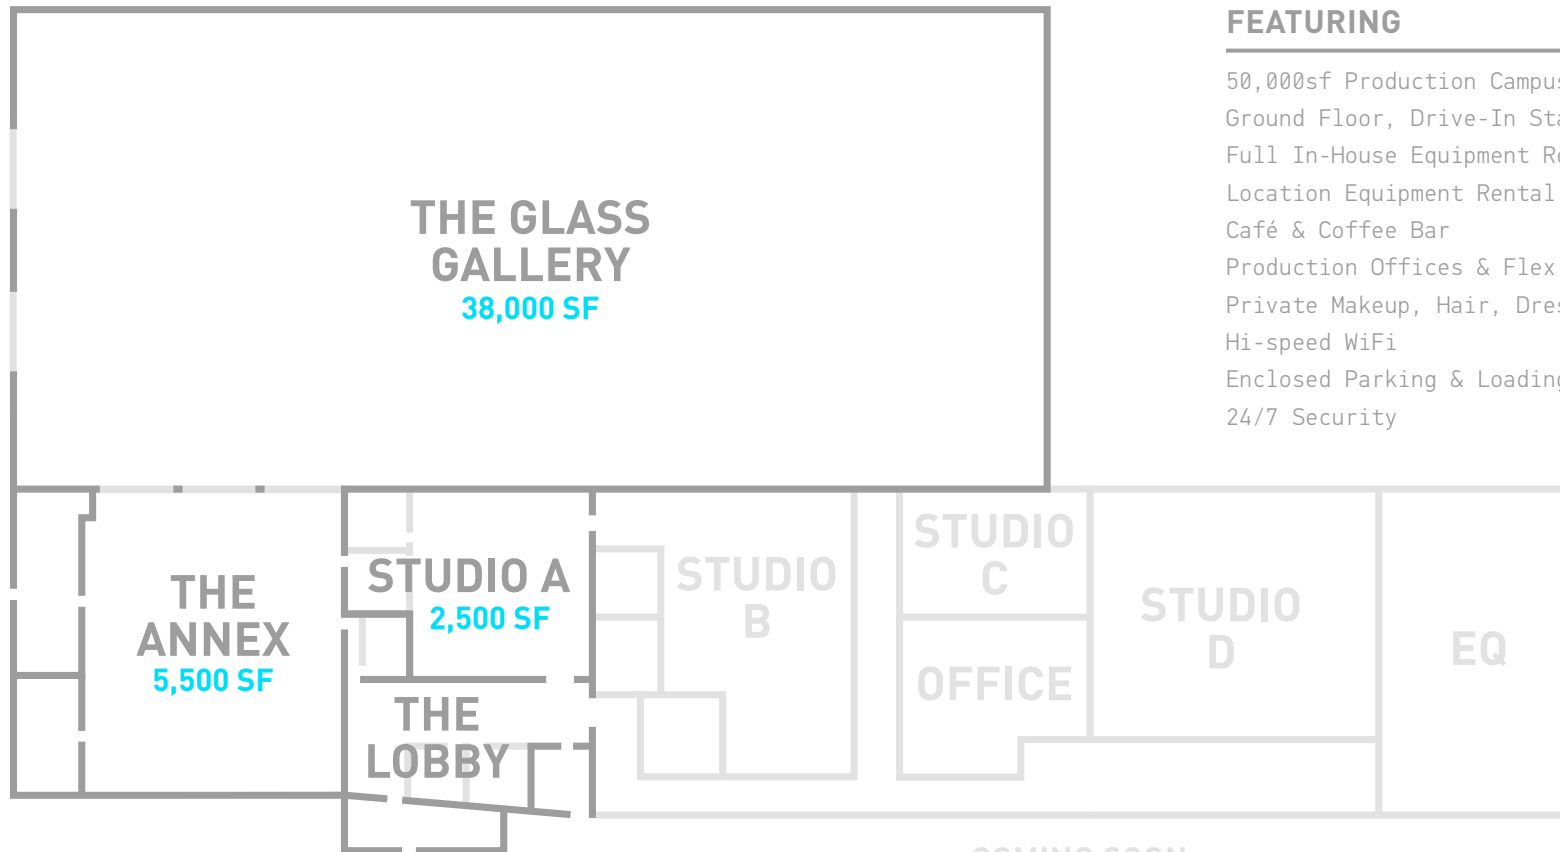

FEATURING

- 50,000sf Production Campus
- Ground Floor, Drive-In Stages
- Full In-House Equipment Rental Department
- Location Equipment Rental & Vehicles
- Café & Coffee Bar
- Production Offices & Flex Spaces
- Private Makeup, Hair, Dressing & Green Rooms
- Hi-speed WiFi
- Enclosed Parking & Loading
- 24/7 Security

THE CAMPUS

FACILITY: 50,000 SF
SHOOTING SPACE: 46,000 SF

201.459.9044
6 Senate Place · Jersey City, NJ 07306
parlaystudios.com