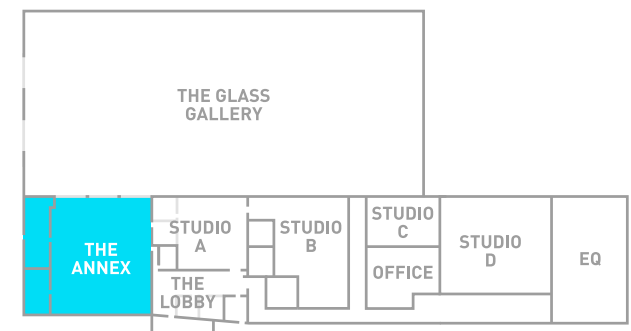

THE ANNEX

FACILITY: 6,100 SF

SHOOTING SPACE: 5,500 SF

SUPPORT: 600 SF

PARLAY
STUDIOS

201.459.9044

6 Senate Place · Jersey City, NJ 07306

parlaystudios.com

LOCATION ON CAMPUS

STUDIO A

2,500 SF STUDIO, CORNER CYC, 17' CEILINGS, FIXED GRID, 600 AMPS

PARLAY
STUDIOS

201.459.9044

6 Senate Place · Jersey City, NJ 07306

parlaystudios.com

SPECS

2,500sf

Ground Floor Studio

Corner Cyclorama: 34'W x 29'L x 17'H

Sound Suitable

17' Ceiling w/ Pipe Grid

Exposed Concrete Floors & Brick Walls

600 AMP, 3 Phase

AMENITIES