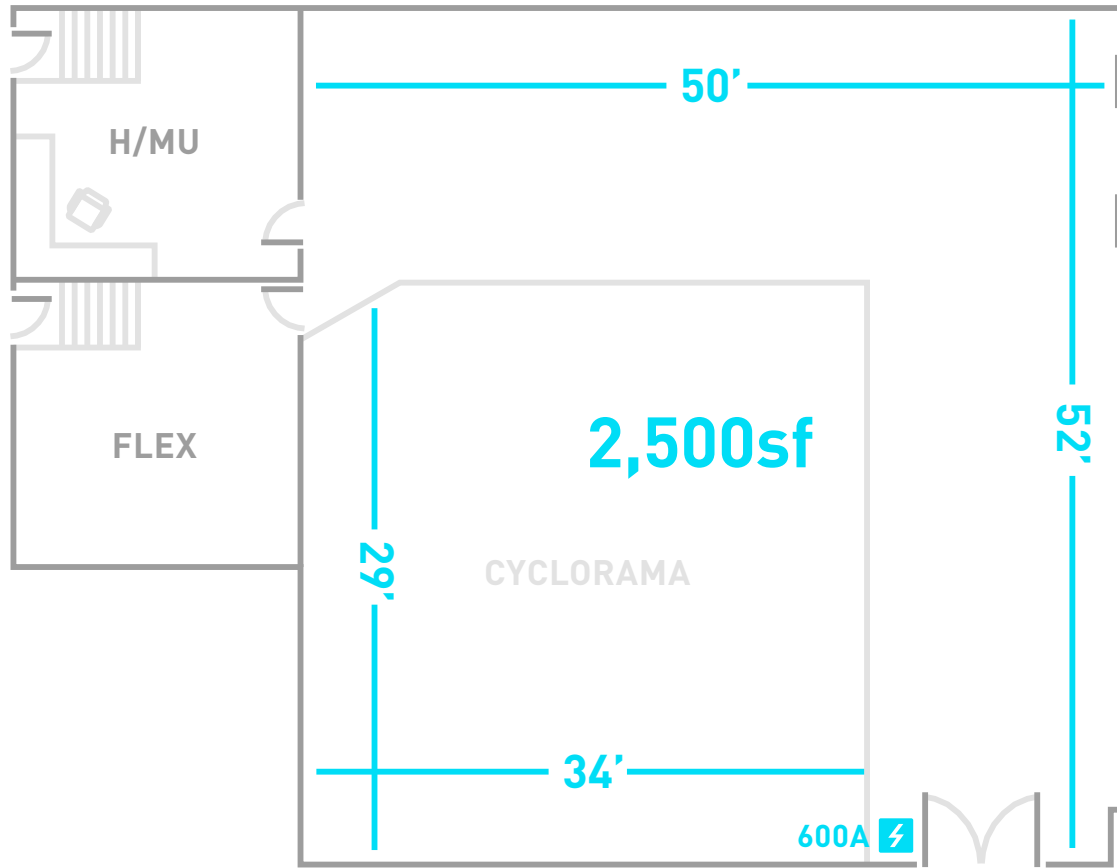

LOCATION ON CAMPUS

STUDIO A

2,500 SF STUDIO, CORNER CYC, 17' CEILINGS, FIXED GRID, 600 AMPS

PARLAY
STUDIOS

201.459.9044

6 Senate Place · Jersey City, NJ 07306

parlaystudios.com

SPECS

2,500sf

Ground Floor Studio

Corner Cyclorama: 34'W x 29'L x 17'H

Sound Suitable

17' Ceiling w/ Pipe Grid

Exposed Concrete Floors & Brick Walls

600 AMP, 3 Phase

AMENITIES