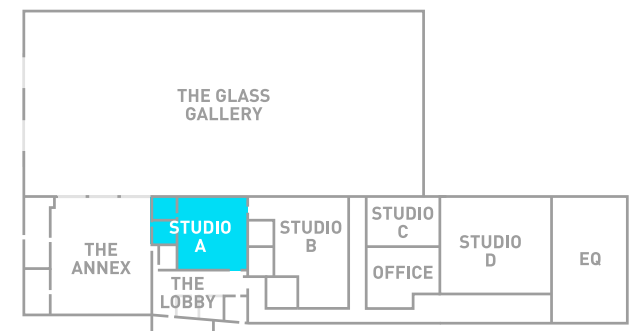

LOCATION ON CAMPUS