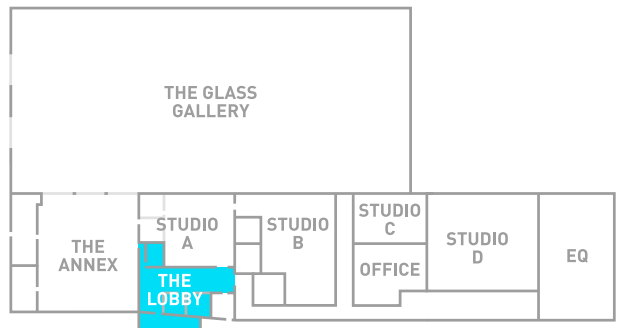

6 Senate Place · Jersey City, NJ 07306

parlaystudios.com

AMENITIES

Lounge Spaces

Advanced A/V

Conference Room

Production Office

Kitchenette

THE LOBBY

FACILITY: 2,040 SF

LOCATION ON CAMPUS

201.459.9044
6 Senate Place · Jersey City, NJ 07306
parlaystudios.com