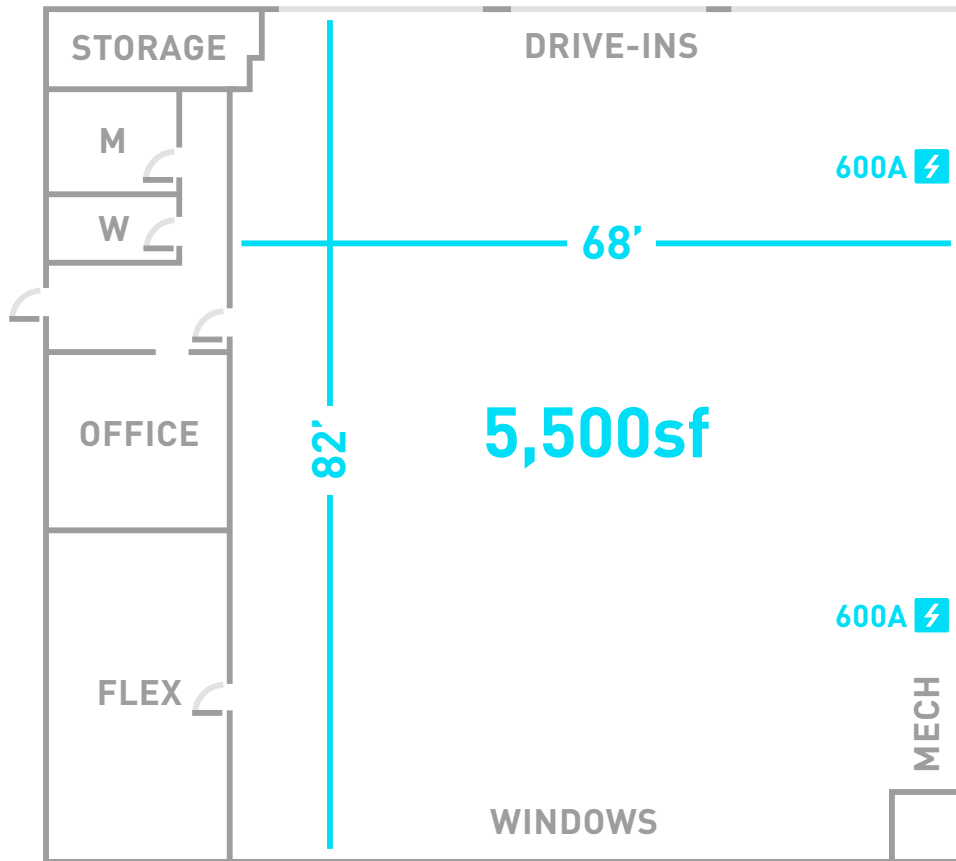

SPECS

5,500sf

Ground Floor

Drive-In

22' High Ceilings

3 Motorized Truss Systems

(2) 600 AMP (1200 AMP Total)

Exposed Concrete Floors & White Brick Walls

Daylight or Blackout

North, West & East Exposure

AMENITIES

Private Bathrooms

Private 600sf Flex Room

Mobile Makeup and Hair Station

Wifi, Printer, Fax, and Phone Line

THE ANNEX

FACILITY: 6,100 SF

SHOOTING SPACE: 5,500 SF

SUPPORT: 600 SF

PARLAY
STUDIOS

201.459.9044

6 Senate Place · Jersey City, NJ 07306

parlaystudios.com

LOCATION ON CAMPUS