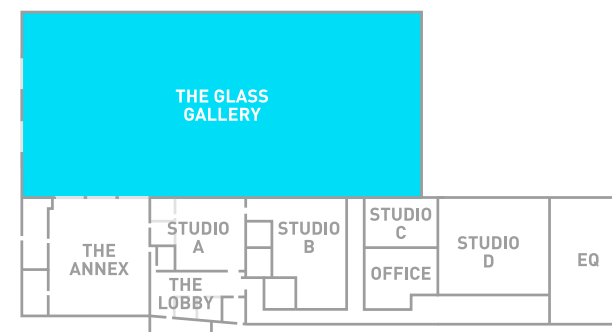

Daylight or Blackout

N, S, E & W Exposure

140' of Street Presence

THE GLASS GALLERY

FACILITY: 38,000 SF
SHOOTING SPACE: 38,000 SF

LOCATION ON CAMPUS

PARLAY
STUDIOS

201.459.9044

6 Senate Place · Jersey City, NJ 07306

parlaystudios.com

THE ANNEX

5,500 SF DRIVE-IN DAYLIGHT STUDIO, 22' CEILINGS, MOTORIZED GRID, 1200 AMPS

PARLAY
STUDIOS

201.459.9044

6 Senate Place · Jersey City, NJ 07306