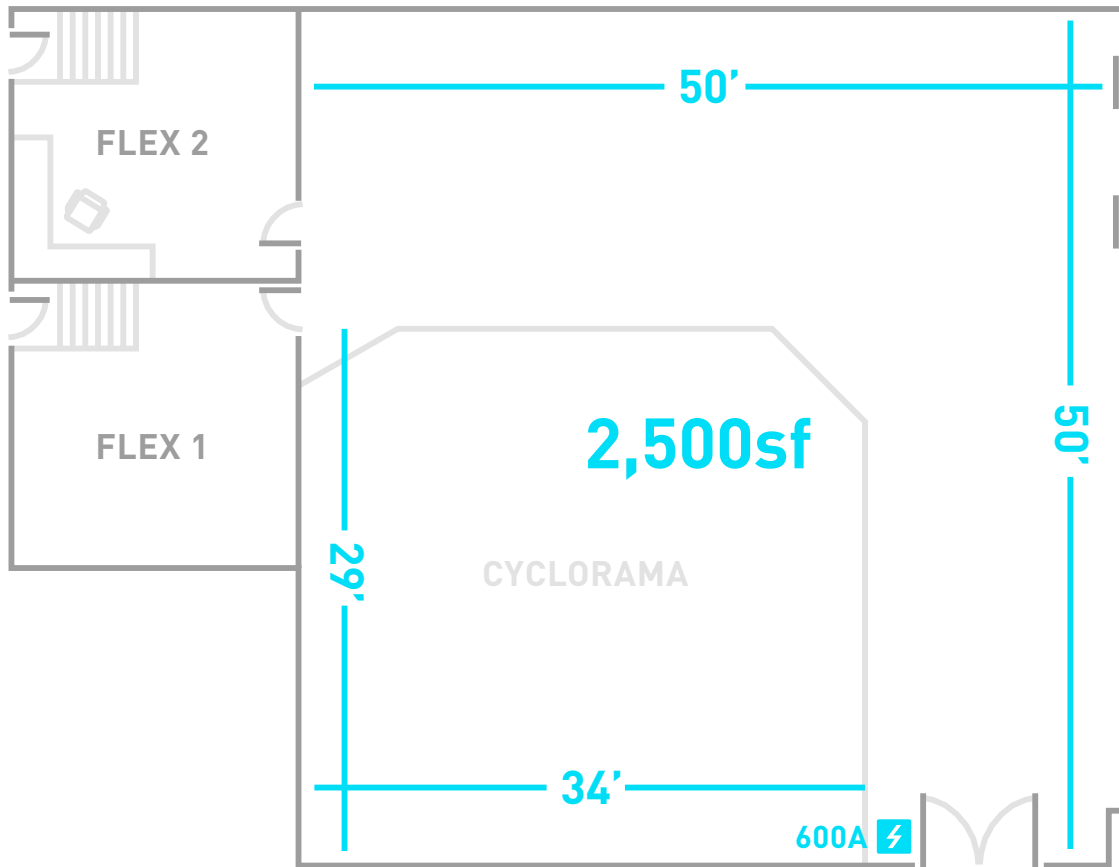

## LOCATION ON CAMPUS

## STUDIO A

2,500 SF STUDIO, CORNER CYC, 17' CEILINGS, FIXED GRID, 600 AMPS

**PARLAY**  
STUDIOS

201.459.9044

6 Senate Place · Jersey City, NJ 07306

[parlaystudios.com](http://parlaystudios.com)

## SPECS

2,500sf

Ground Floor Studio

Corner Cyclorama: 34'W x 29'L x 17'H

Sound Suitable

17' Ceiling w/ Pipe Grid

Exposed Concrete Floors & Brick Walls

600 AMP, 3 Phase