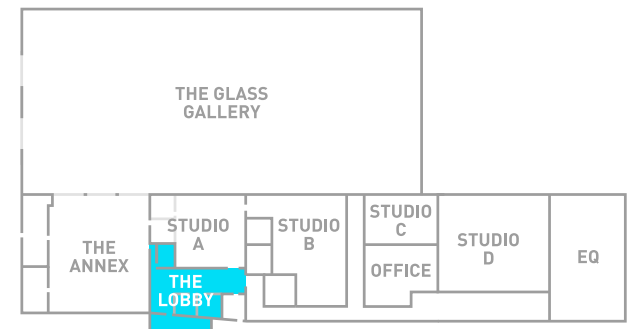

LOCATION ON CAMPUS

PARLAY
STUDIOS

201.459.9044

6 Senate Place · Jersey City, NJ 07306

parlaystudios.com