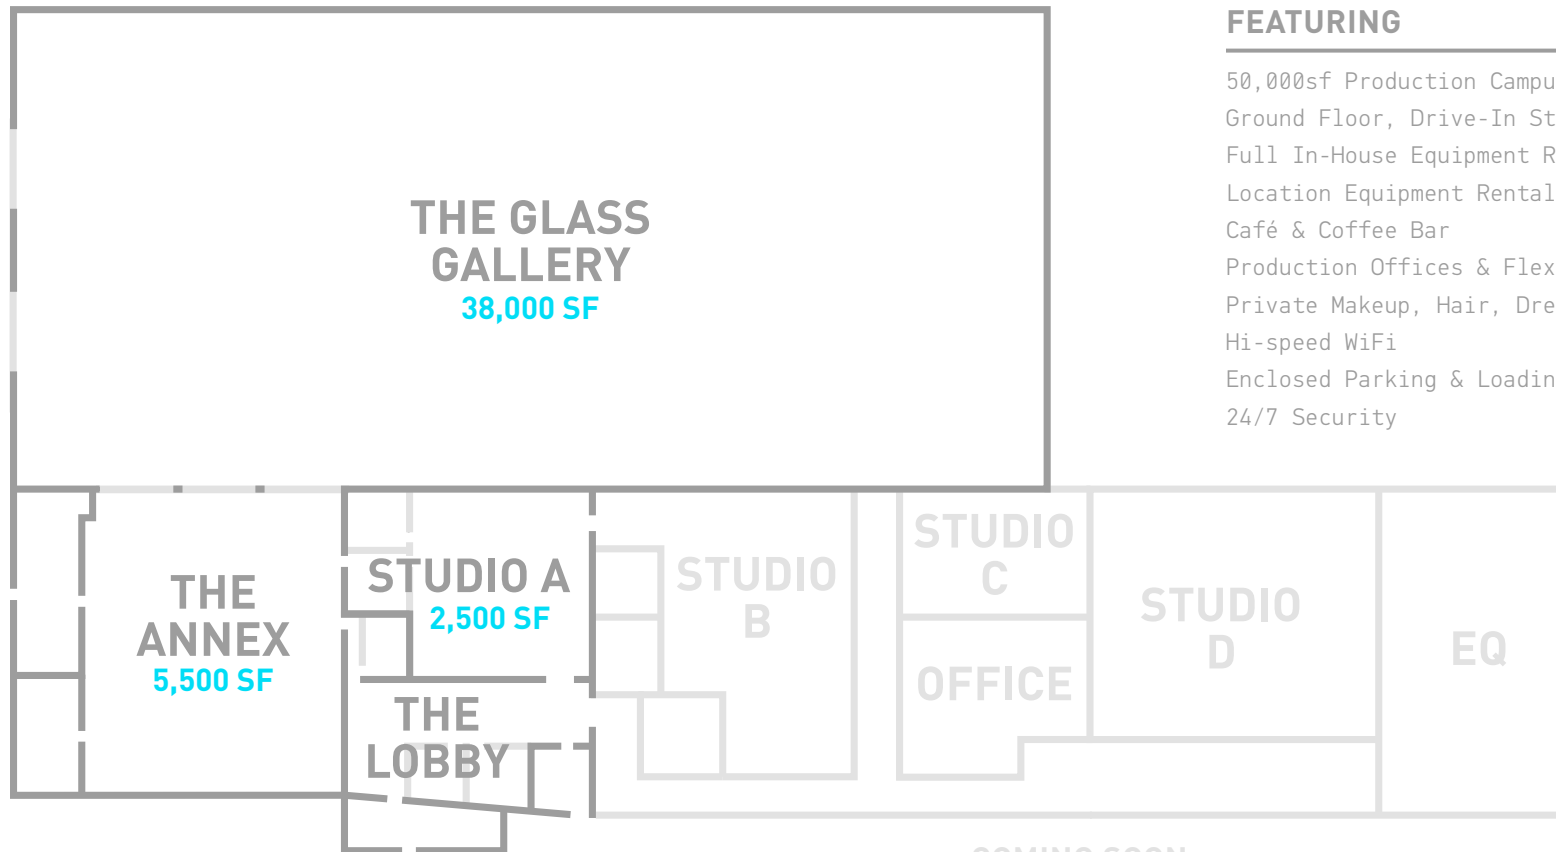

## FEATURING

50,000sf Production Campus  
 Ground Floor, Drive-In Stages  
 Full In-House Equipment Rental Department  
 Location Equipment Rental & Vehicles  
 Café & Coffee Bar  
 Production Offices & Flex Spaces  
 Private Makeup, Hair, Dressing & Green Rooms  
 Hi-speed WiFi  
 Enclosed Parking & Loading  
 24/7 Security