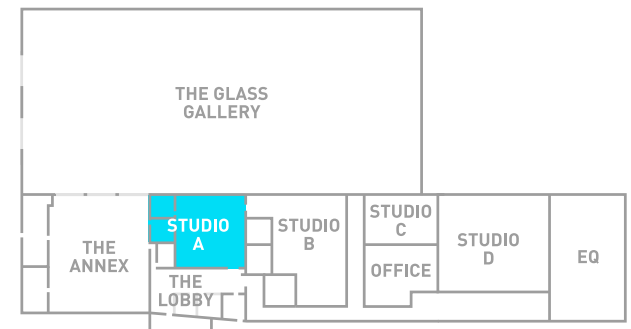

LOCATION ON CAMPUS