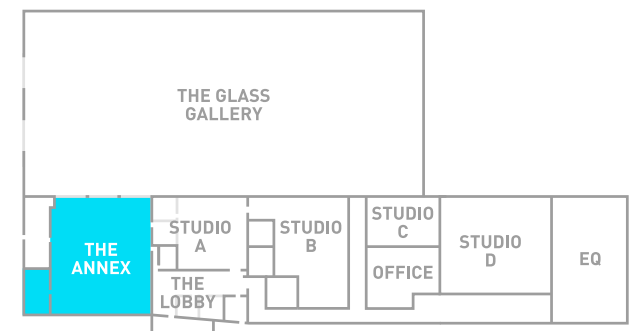

## AMENITIES

Private Bathrooms

Private 600sf Flex Room

Mobile Makeup and Hair Station

Wifi, Printer, Fax, and Phone Line

# THE ANNEX

**FACILITY: 6,100 SF**  
**SHOOTING SPACE: 5,500 SF**  
**SUPPORT: 600 SF**

**PARLAY**  
**STUDIOS**

201.459.9044  
 6 Senate Place · Jersey City, NJ 07306  
 parlaystudios.com

## LOCATION ON CAMPUS