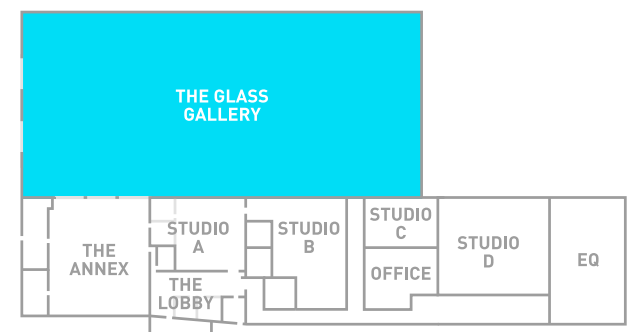

Daylight or Blackout

N, S, E & W Exposure

140' of Street Presence

# THE GLASS GALLERY

**FACILITY: 38,000 SF**  
**SHOOTING SPACE: 38,000 SF**

**PARLAY**  
**STUDIOS**

201.459.9044  
 6 Senate Place · Jersey City, NJ 07306  
 parlaystudios.com

## LOCATION ON CAMPUS