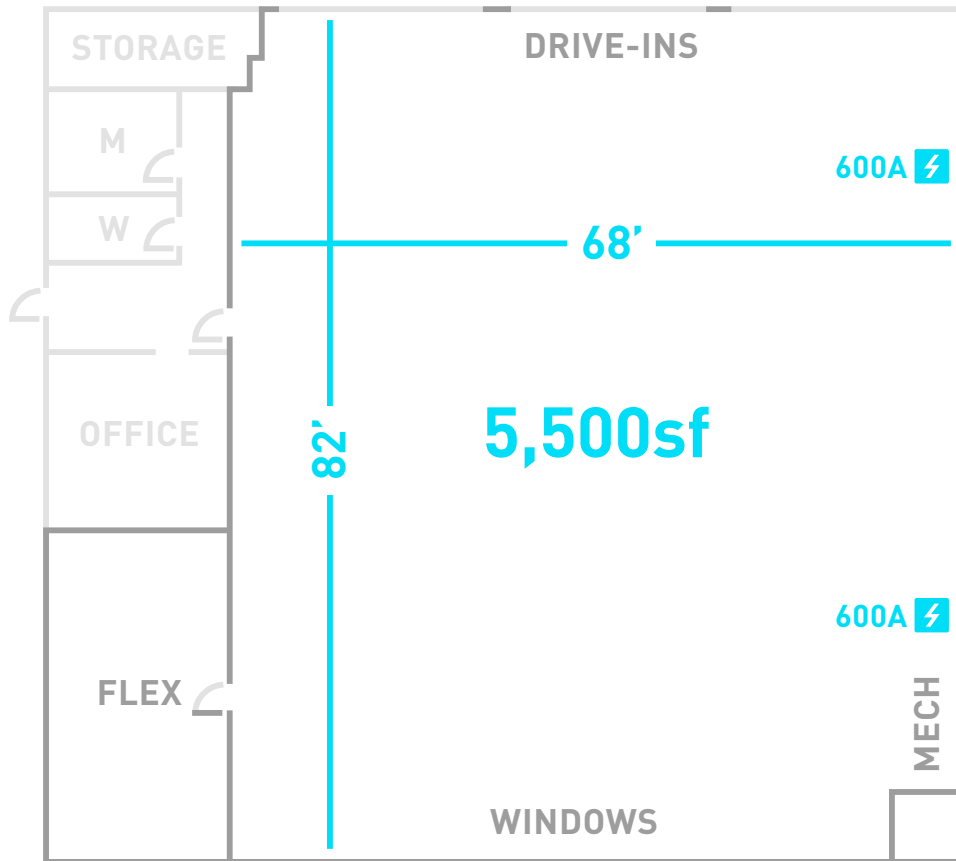

## LOCATION ON CAMPUS

# THE ANNEX

5,500 SF DRIVE-IN DAYLIGHT STUDIO, 22' CEILINGS, MOTORIZED GRID, 1200 AMPS

**PARLAY**  
STUDIOS

201.459.9044

6 Senate Place · Jersey City, NJ 07306

[parlaystudios.com](http://parlaystudios.com)

Daylight or Blackout

North, West & East Exposure